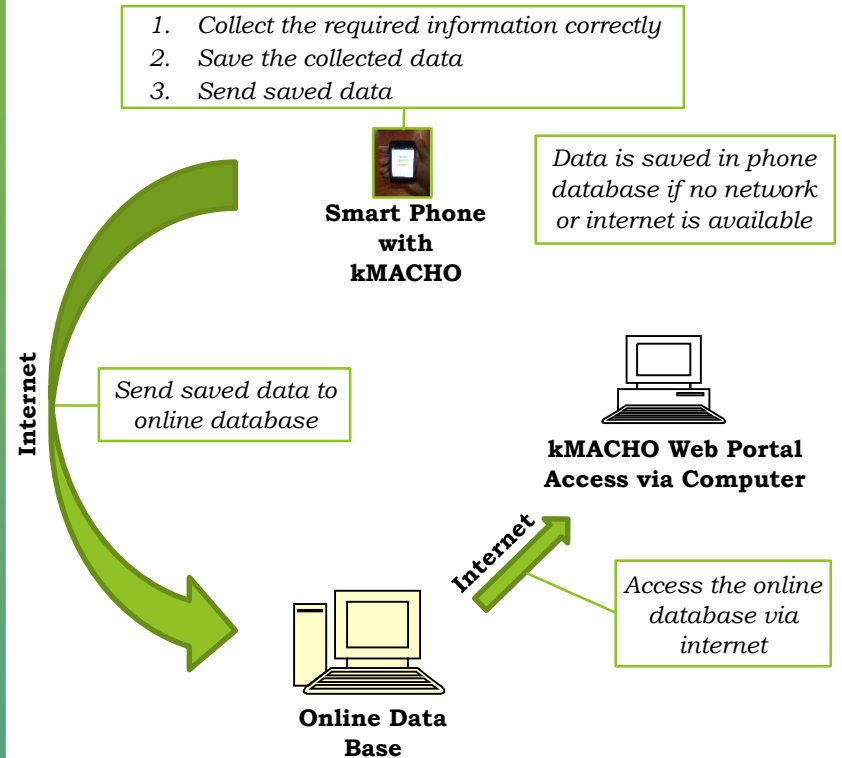

## What is **kMACHO**?

**kMACHO** is an application system that allows a user to collect geographical location specific information, take images/photographs that could be used for monitoring and management of resources/incidents.

It integrates the databases to allow easy access and centralized storage of all required information for monitoring and relaying the information for decision-making and management purposes

## Where **kMACHO** can be used?

>Road accident reporting

Illegal forest logging reporting >

<Fire outbreaks reporting

Wildlife poaching reporting >

<Research – Ground truthing and carbon site location

## How **kMACHO** works

- Data is collected with the **kMACHO** application installed in an android supported phone - includes the GPS coordinates, photo and attribute information - of an incidence or happening.
- Data is uploaded to a remote database via internet.
- Data can be viewed or downloaded via a web portal by various intended parties.